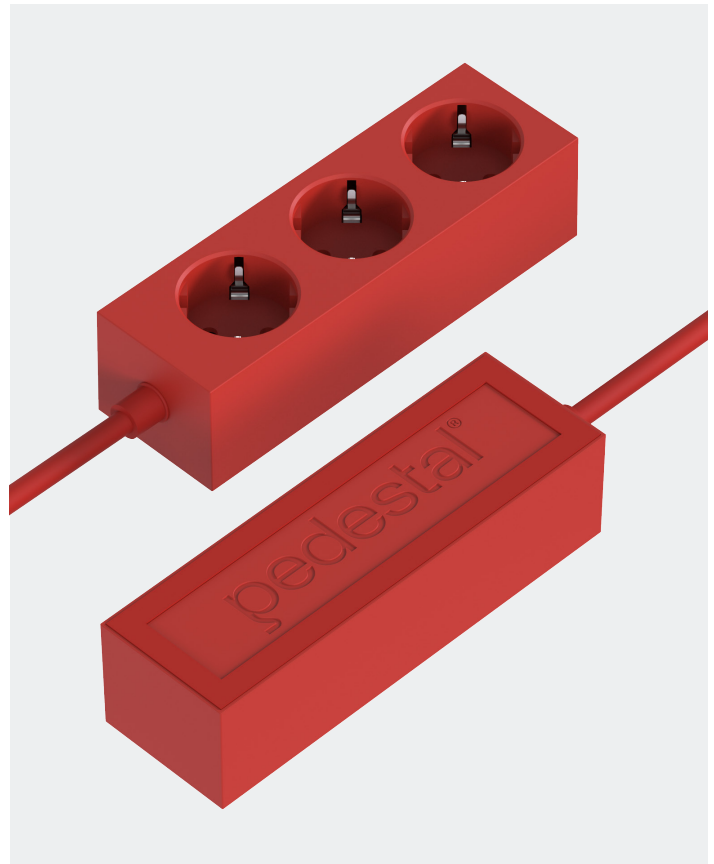

Power Bar

Power

Description

The final touch to your Pedestal TV stand. Power Bar is a power strip with 3 outlets and a flexible 2 or 5-meter long cable with an exclusive matte finish. The length allows you to easily move your Pedestal TV stand around.

Power Bar is equipped with strong magnets that snaps to your Pedestal or other magnetic surfaces.

Material

PC plastic enclosure. PVC cable with matte finish.

Dimensions

Enclosure: H: 4,5 cm W: 16,8 cm D: 5,3 cm

Weight

Product: 0,4 kg (2-meter) - 0,75 kg (5-meter)

Incl. packaging: 0,5 kg (2-meter) - 0,85 kg (5-meter)

Additional information

3 x 1.0mm² - CEE7/7 & x3 CEE 7/3 (Schuko / Type F)
230 VAC ~ 50/60 Hz, 16A, Max load 3680 Watts